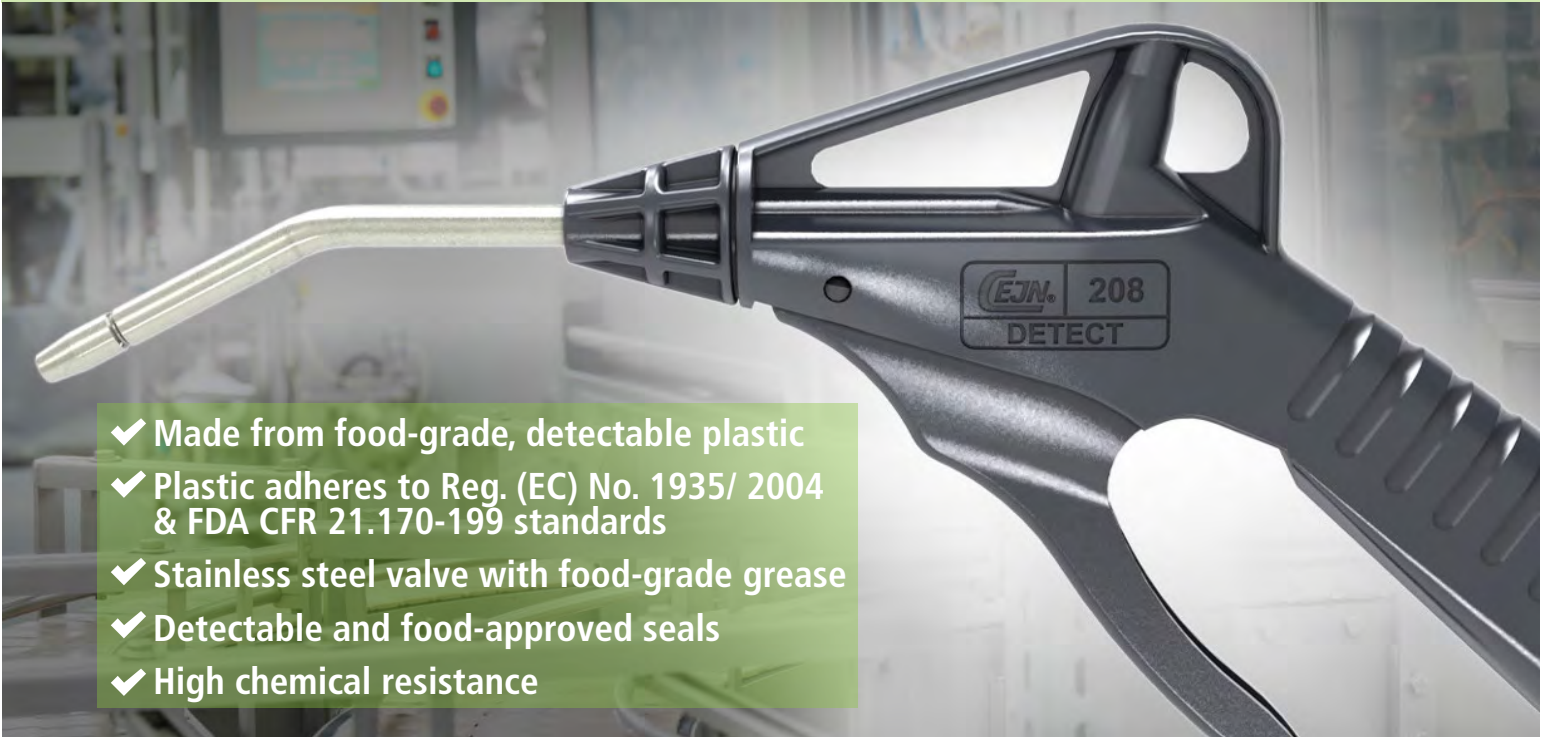

### Introducing the 208 Detect: the First-of-Its-Kind Metal & X-Ray-Detectable Plastic Blow Gun

- ✓ Made from food-grade, detectable plastic
- ✓ Plastic adheres to Reg. (EC) No. 1935/ 2004 & FDA CFR 21.170-199 standards
- ✓ Stainless steel valve with food-grade grease
- ✓ Detectable and food-approved seals
- ✓ High chemical resistance

Made from food-grade, detectable plastic and featuring metal detectable seals and a stainless steel valve, the 208 Detect minimizes the risk of foreign body contamination, product rejections, expensive recalls, and product waste. It can be used for a variety of compressed air applications, including where a blow gun is used in close proximity with food during production: blow-off, air cleaning, drying (e.g., blowing food debris off equipment, conveyors, and drying of utensils); meat and dairy processing; food packaging; and vacuum sealing. The 208 Detect adheres to with Reg. (EC) No 1935/2004 and FDA CFR 21.170-199; and complies with HACCP, IFS and BRC procedures.

### Stainless Steel Hose Reels Designed for Food Safety in F&B Washdown Applications

CEJN hose reels keep the food and beverage production environment clean and sanitized. Using hose reels enables a higher sanitary level as the hoses are rolled back into their cases after use, and thereby, minimizing the risk of having the washdown gun touch the floor. Workplace safety is also increased by preventing tripping hazards when hoses aren't lying on the floor.